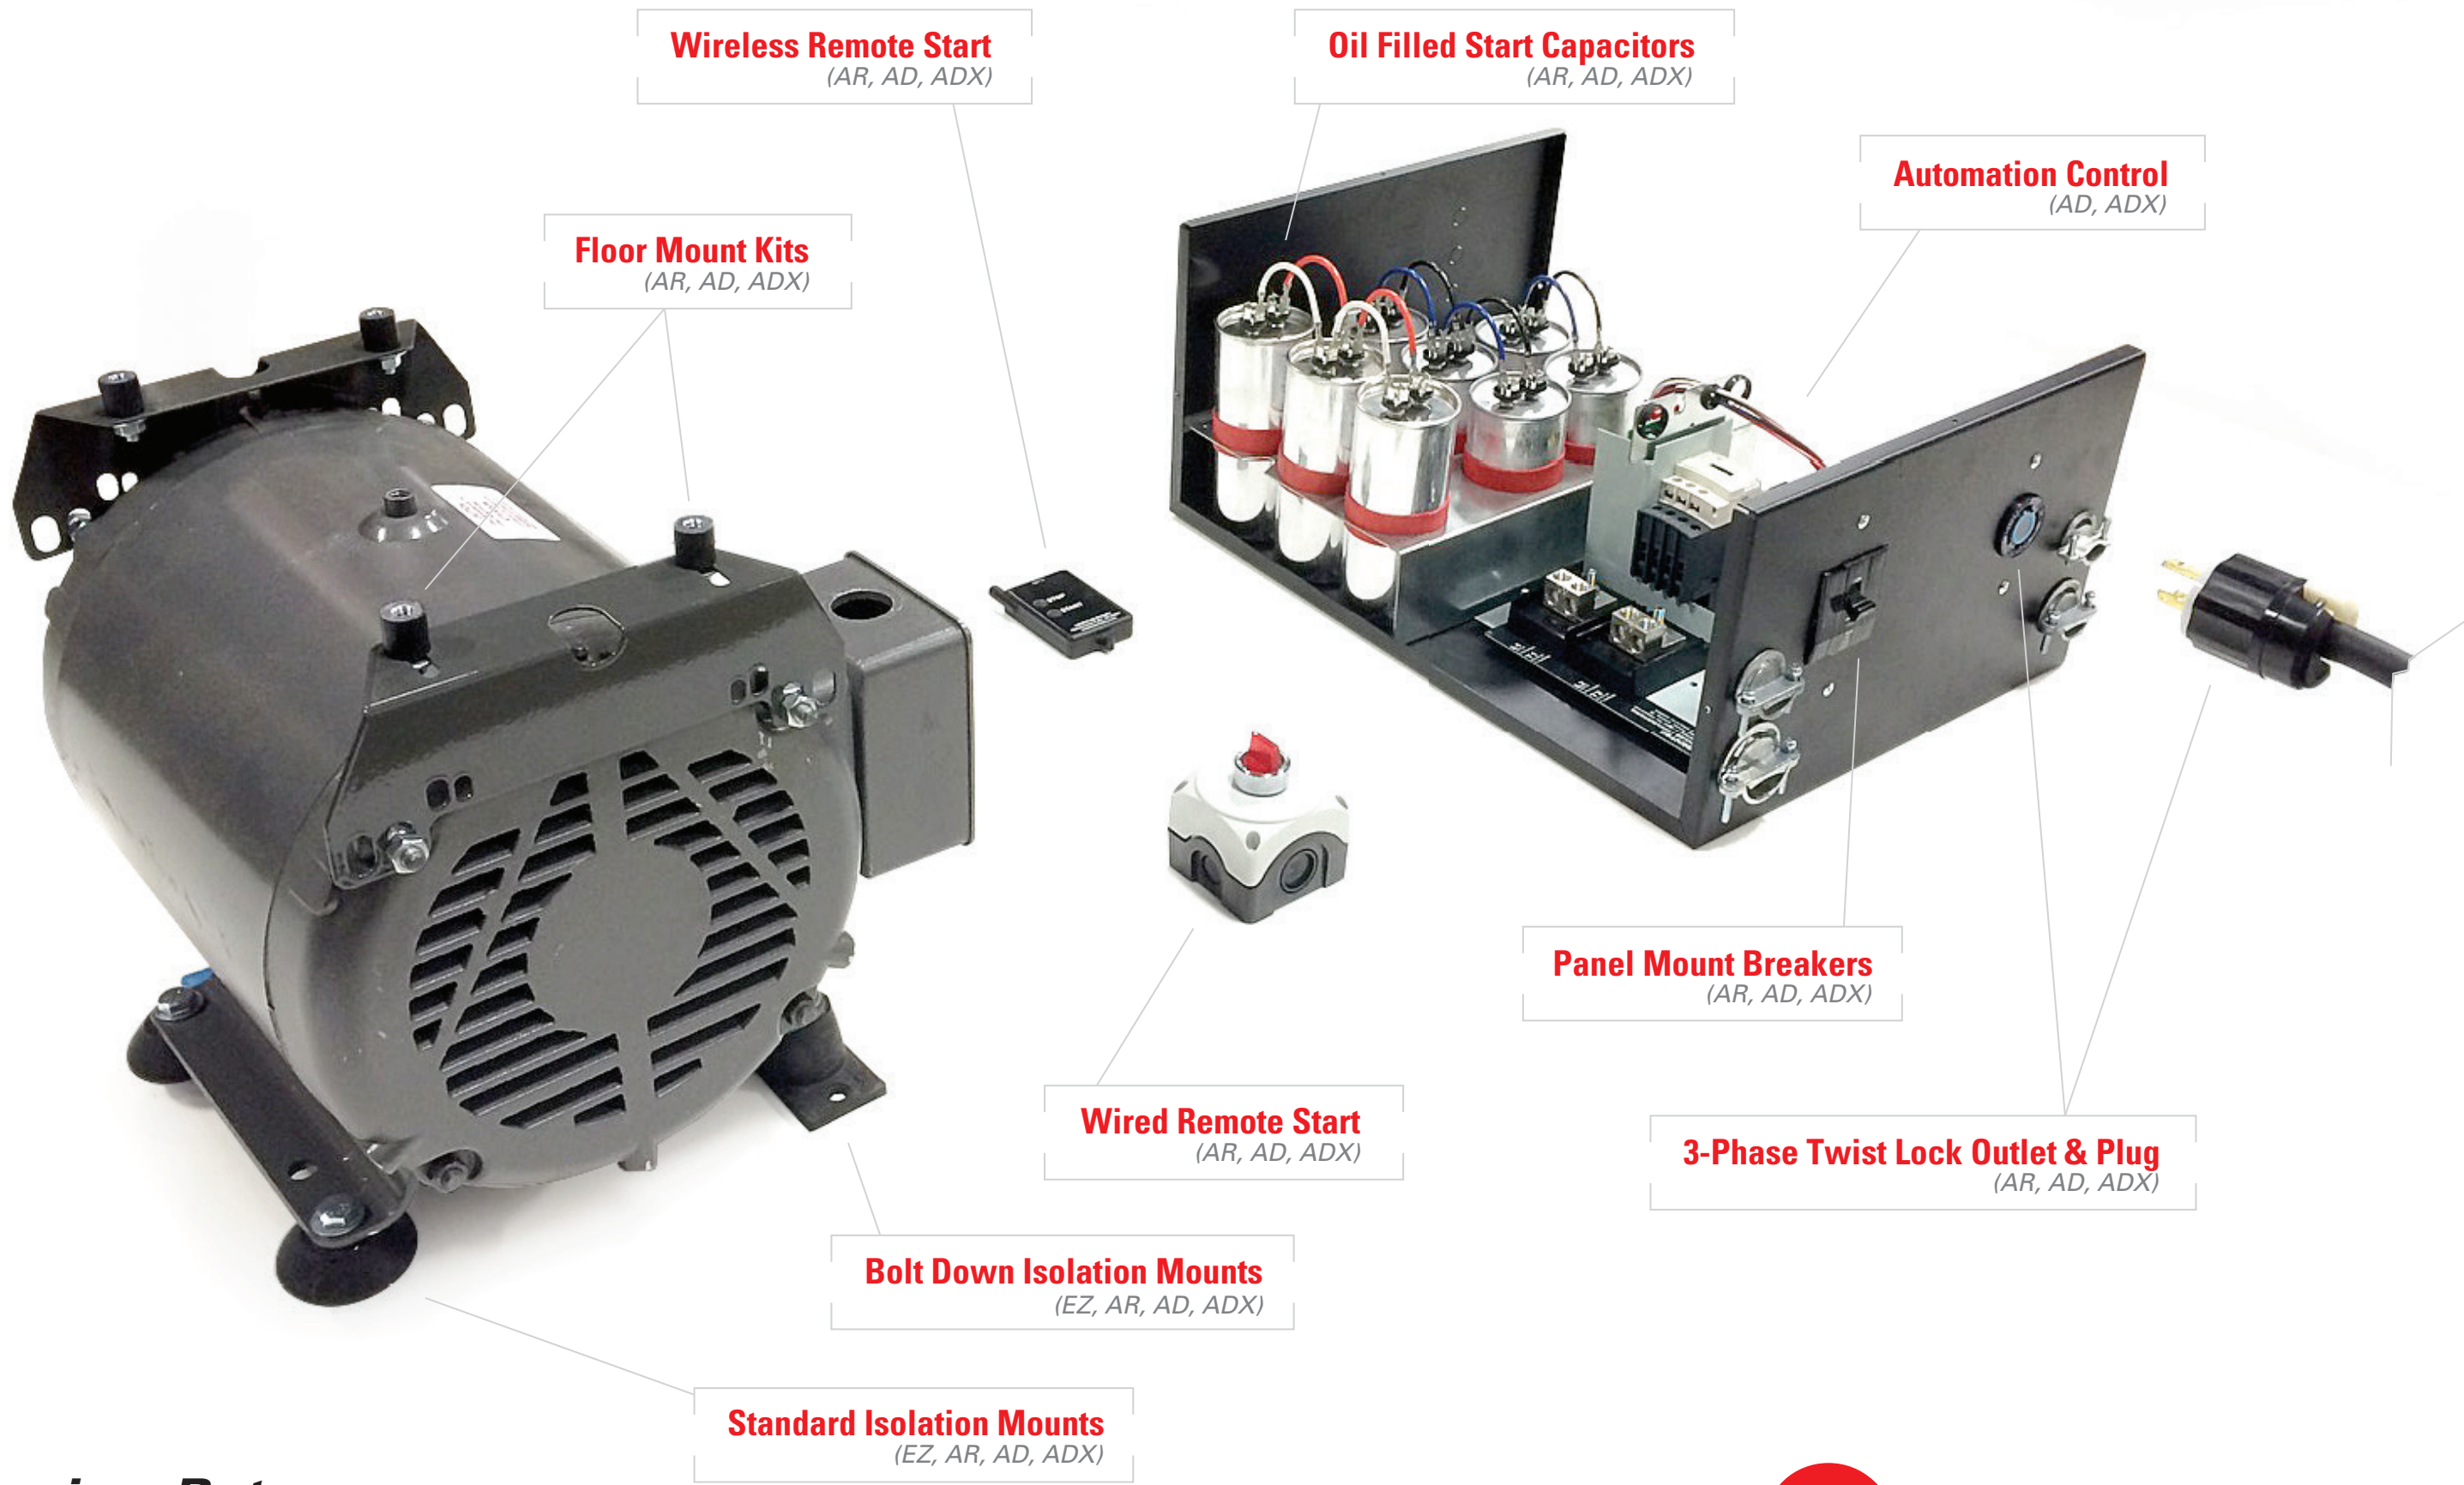

Phase Converter Accessories

Wireless Remote Start
(AR, AD, ADX)

Oil Filled Start Capacitors
(AR, AD, ADX)

Automation Control
(AD, ADX)

Floor Mount Kits
(AR, AD, ADX)

Panel Mount Breakers
(AR, AD, ADX)

Wired Remote Start
(AR, AD, ADX)

3-Phase Twist Lock Outlet & Plug
(AR, AD, ADX)

Bolt Down Isolation Mounts
(EZ, AR, AD, ADX)

Standard Isolation Mounts
(EZ, AR, AD, ADX)

AmericanRotary.com

Gentec American Rotary N59 W16600 Greenway Circle • Menomonee Falls, WI 53051
P 262-402-6400 F 262-402-6438 E sales@americanrotary.com