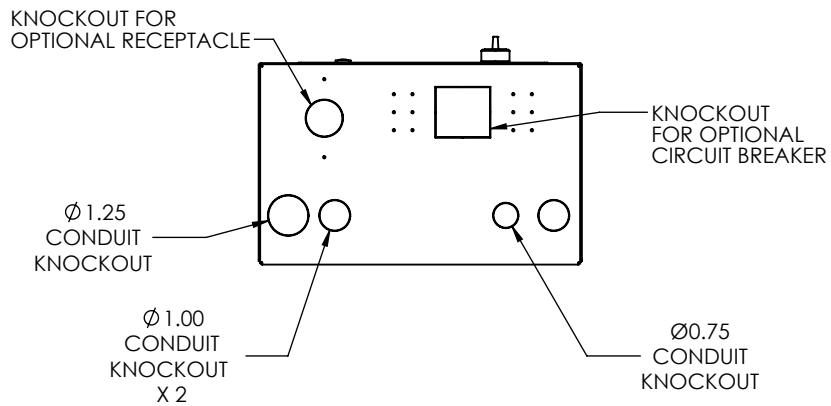

MEDIUM PANEL DIMENSIONS

WALL MOUNTING HOLES

American Rotary

MEDIUM PANEL DIMENSIONS

CONFIDENTIAL

DATE RELEASED:

7/14/2016

DRAWN BY: