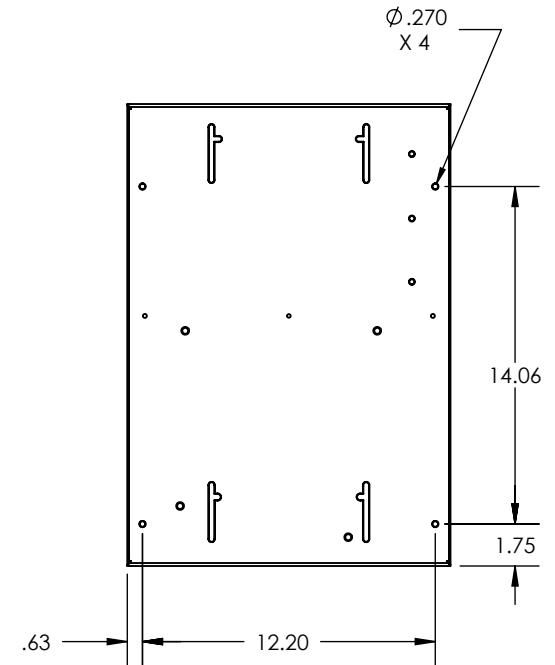

MEDIUM PANEL DIMENSIONS

WALL MOUNTING HOLES

American Rotary

MEDIUM PANEL DIMENSIONS

CONFIDENTIAL

DATE RELEASED:

7/14/2016

DRAWN BY: