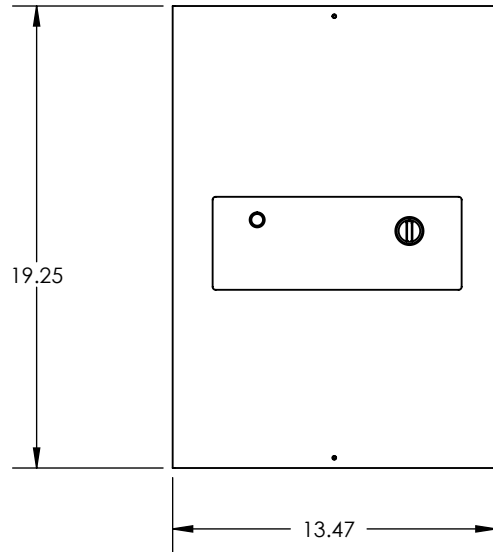

MEDIUM PANEL DIMENSIONS

WALL MOUNTING HOLES

American Rotary

MEDIUM PANEL DIMENSIONS

CONFIDENTIAL

DATE RELEASED:

7/14/2016

DRAWN BY: