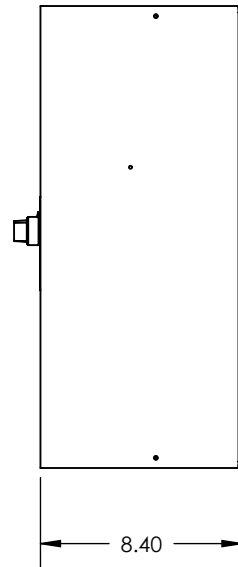

MEDIUM PANEL DIMENSIONS

WALL MOUNTING HOLES

American Rotary

MEDIUM PANEL DIMENSIONS

CONFIDENTIAL

DATE RELEASED:

7/14/2016

DRAWN BY: